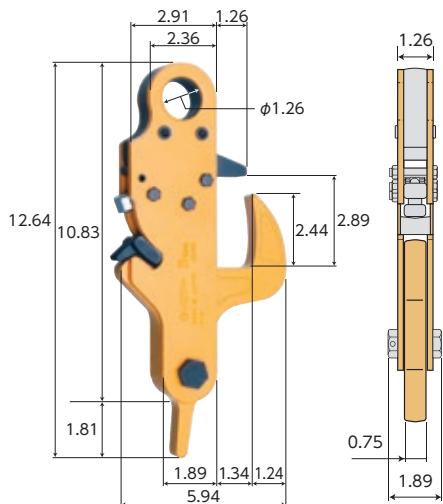

» For Road Plates

SDH3

SUPER FOOT LOCK

CHECK!

PDF of Catalogue and movie

Example of use

Setting

Lifting

Extracting

⚠ The applicable road plate thickness and hole dimensions shall be within the ranges of the drawing.

How to use (extraction type)

- 1** Pedal, trigger, stopper, latch, hook.
- 2** Push the trigger in the direction of the arrow to release the lock. When the lock is released, the hook is free.
- 3** Press the stopper in the direction of the arrow so that the trigger returns the self-locking position.
- 4 Setting** In this state where the hook is free, insert the hook end into the road plate hole and step on the pedal with your foot.
- 5 Locking** When the hook is completely inserted into the road plate hole, push down the main body until it gets parallel to the road plate, and the hook gets automatically locked.
- 6 Lifting** After having confirmed that the hook is locked by the trigger, lift the road plate.
- 7 Releasing** After having lifted it, land the road plate and push the trigger in the direction of the arrow to release the lock.
- 8 Extracting** Just by lifting it, you can extract it automatically from the road plate.

Features

- Hook dedicated to road plates (extraction type).
- Ideal for laying and removing road plates.
- You can easily remove the hook just by lifting it when the lock is released.

Item No.	Rated capacity (ton)	N.W. (lb)
SDH3	3	8.38