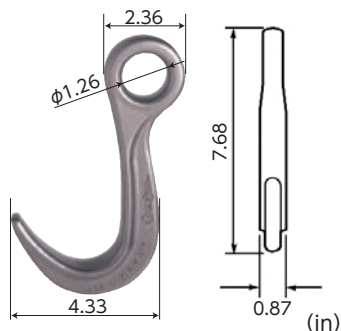

Extracting

⚠ The applicable road plate thickness and hole dimensions shall be within the ranges of the drawing.

How to use (extraction type)

- 1** Pedal, trigger, stopper, latch, hook.
- 2** Push the trigger in the direction of the arrow to release the lock. When the lock is released, the hook is free.
- 3** Press the stopper in the direction of the arrow so that the trigger returns the self-locking position.
- 4 Setting** In this state where the hook is free, insert the hook end into the road plate hole and step on the pedal with your foot.
- 5 Locking** When the hook is completely inserted into the road plate hole, push down the main body until it gets parallel to the road plate, and the hook gets automatically locked.
- 6 Lifting** After having confirmed that the hook is locked by the trigger, lift the road plate.
- 7 Releasing** After having lifted it, land the road plate and push the trigger in the direction of the arrow to release the lock.
- 8 Extracting** Just by lifting it, you can extract it automatically from the road plate.

Features

- Hook dedicated to road plates (extraction type).
- Ideal for laying and removing road plates.
- You can easily remove the hook just by lifting it when the lock is released.

Item No.	Rated capacity (ton)	N.W. (lb)
SDH3	3	8.38

» For Road Decking Panels

FKH1

LIFTING HOOK

CHECK!

PDF of Catalogue

Example of use

⚠ Always lift a load at 2 or more points for safety.

Features