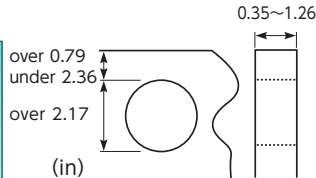

» For Road Plates

SDH3

SUPER FOOT LOCK

CHECK!

PDF of Catalogue and movie

Example of use

Setting

Lifting

Extracting

⚠ The applicable road plate thickness and hole dimensions shall be within the ranges of the drawing.

How to use (extraction type)

- 1** Pedal, trigger, stopper, latch, hook.
- 2** Push the trigger in the direction of the arrow to release the lock. When the lock is released, the hook is free.
- 3** Press the stopper in the direction of the arrow so that the trigger returns the self-locking position.
- 4 Setting** In this state where the hook is free, insert the hook end into the road plate hole and step on the pedal with your foot.
- 5 Locking** When the hook is completely inserted into the road plate hole, push down the main body until it gets parallel to the road plate, and the hook gets automatically locked.
- 6 Lifting** After having confirmed that the hook is locked by the trigger, lift the road plate.
- 7 Releasing** After having lifted it, land the road plate and push the trigger in the direction of the arrow to release the lock.
- 8 Extracting** Just by lifting it, you can extract it automatically from the road plate.

Features

- Hook dedicated to road plates (extraction type).
- Ideal for laying and removing road plates.
- You can easily remove the hook just by lifting it when the lock is released.

Item No.	Rated capacity (ton)	N.W. (lb)
SDH3	3	8.38